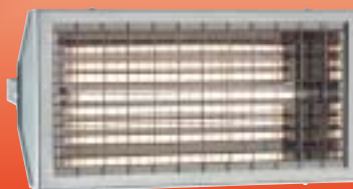

SLS professional grid